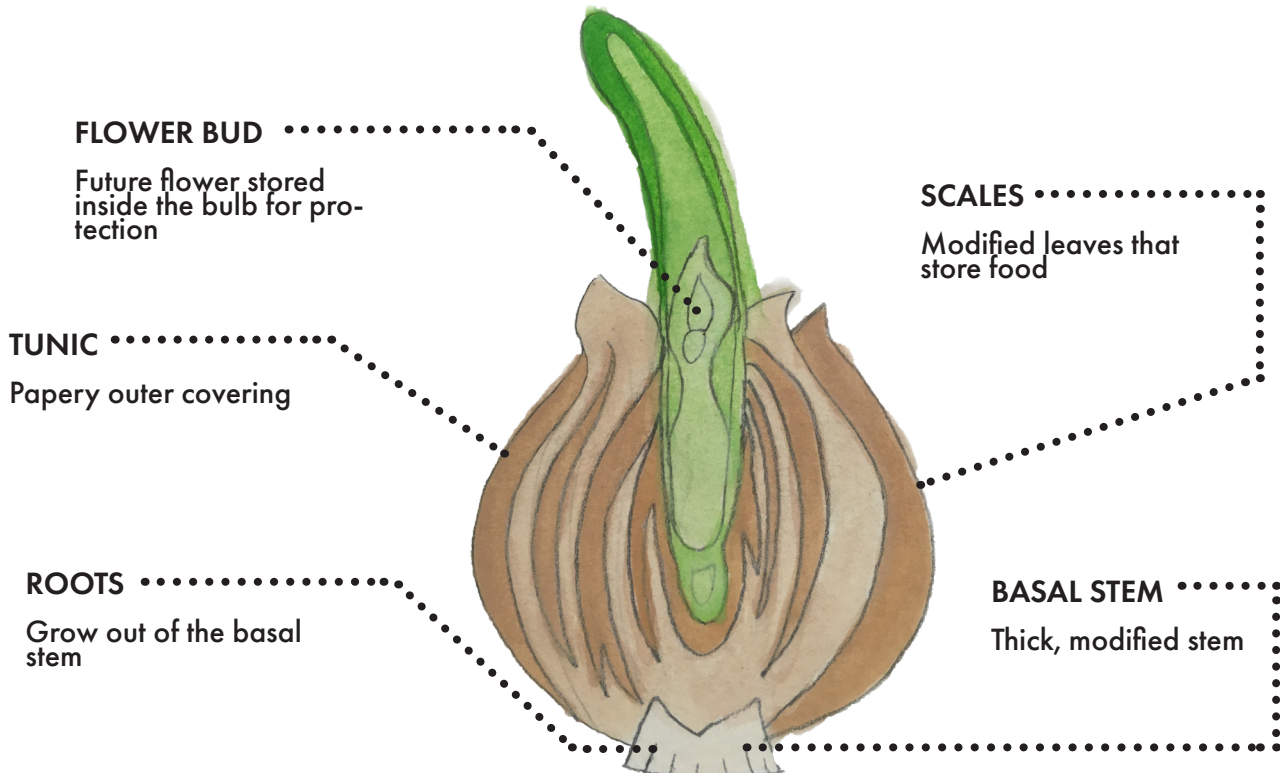

PARTS of the TULIP FLOWER

PARTS of the TULIP BULB

TULIPA DIVISIONS

Tulips are classified in divisions depending on their shape and coloring. You can find most of the divisions in the gardens at Tower Hill. Use the images and descriptions below to identify tulips in Tower Hill's gardens.

DIVISION 1 - 7

DIVISION 1 – Single Early
Tulipa 'Pretty Princess,' Found in the Secret Garden
Single flowers. Early season.
Approx. height: 12" - 18".

DIVISION 2 – Double Early
No examples at TH
Full, double flowers. Early season.
Approx. height: 12" - 20".

DIVISION 3 – Triumph
Tulipa 'Gavota,' Found in the Entry Garden
Cross between Single Early and Late-flowering. Comes in a wide range of colors. Mid season.
Approx. height: 20" - 24".

DIVISION 4 – Darwin Hybrid
Tulipa 'Parade,' Found in the Garden Within Reach
Darwin tulips crossed with *Tulipa fosteriana*. Large flowers on some of the tallest stems. Mid season.
Approx. height: 20" - 30".

DIVISION 5 – Single Late
Tulipa 'El Nino,' Found in the Education Center
Darwin and Cottage Tulips bred together. Wide variety of colors. Late season.
Approx. height: 24" - 30".

DIVISION 6 – Lily-Flowered
No examples at TH
Flowers with pointed, reflexed petals. Mid to late season.
Approx. height: 26".