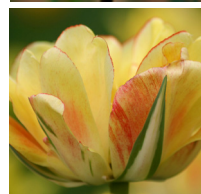

DIVISION 11 – Double Late
Tulipa 'Akebono,' Found in the Systematic Garden
Peony-Flowered tulips. Large flower heads. Late season.
Approx. height: 12" - 18".