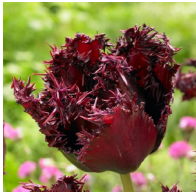

DIVISION 3 – Triumph
Tulipa 'Gavota,' Found in the Entry Garden
Cross between Single Early and Late-flowering. Comes in a wide range of colors. Mid season.
Approx. height: 20" - 24".

DIVISION 4 – Darwin Hybrid
Tulipa 'Parade,' Found in the Garden Within Reach
Darwin tulips crossed with *Tulipa fosteriana*. Large flowers on some of the tallest stems. Mid season.
Approx. height: 20" - 30".

DIVISION 5 – Single Late
Tulipa 'El Nino,' Found in the Education Center
Darwin and Cottage Tulips bred together. Wide variety of colors. Late season.
Approx. height: 24" - 30".

DIVISION 6 – Lily-Flowered
No examples at TH
Flowers with pointed, reflexed petals. Mid to late season.
Approx. height: 26".