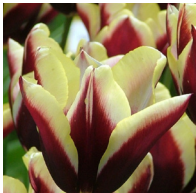

PARTS of the TULIP FLOWER

PARTS of the TULIP BULB

TULIPA DIVISIONS

Tulips are classified in divisions depending on their shape and coloring. You can find most of the divisions in the gardens at Tower Hill. Use the images and descriptions below to identify tulips in Tower Hill's gardens.

DIVISION 1 - 7

DIVISION 1 – Single Early
Tulipa 'Pretty Princess,' Found in the Secret Garden
Single flowers. Early season.
Approx. height: 12" - 18".

DIVISION 2 – Double Early
No examples at TH
Full, double flowers. Early season.
Approx. height: 12" - 20".