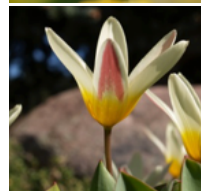

DIVISION 12 – Kaufmanniana
No examples at TH
Also called "water-lily Tulip" because the petals open up fully in the sun. Mid season.
Approx. height: 6" - 10".