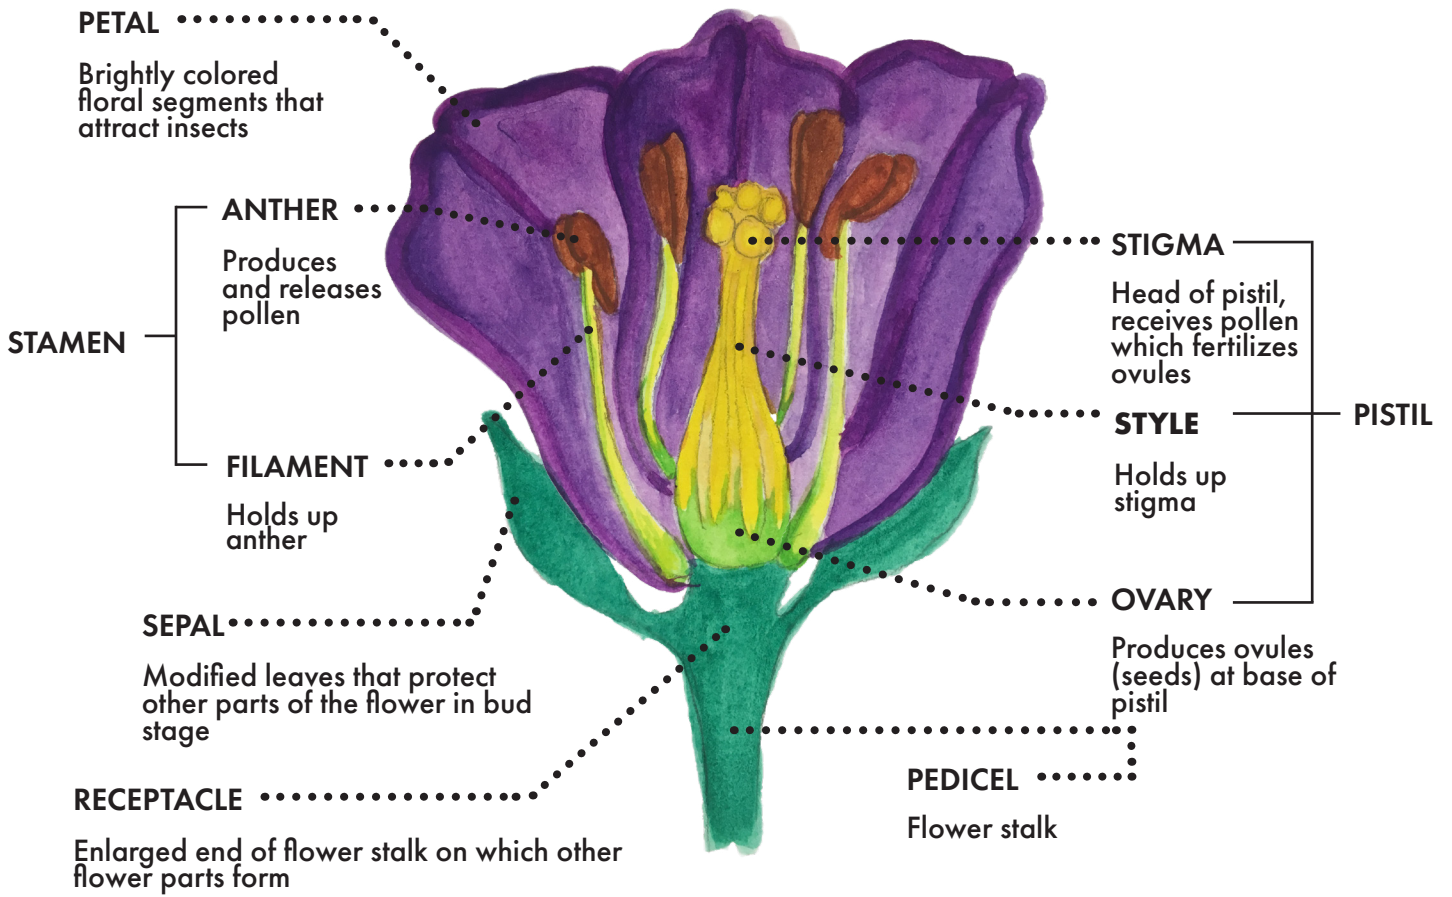

PARTS of the TULIP FLOWER

PARTS of the TULIP BULB

TULIPA DIVISIONS

Tulips are classified in divisions depending on their shape and coloring. You can find most of the divisions in the gardens at Tower Hill. Use the images and descriptions below to identify tulips in Tower Hill's gardens.

DIVISION 1 - 7

DIVISION 1 – Single Early
Tulipa 'Pretty Princess,' Found in the Secret Garden
Single flowers. Early season.
Approx. height: 12" - 18".

DIVISION 2 – Double Early
No examples at TH
Full, double flowers. Early season.
Approx. height: 12" - 20".

DIVISION 3 – Triumph
Tulipa 'Gavota,' Found in the Entry Garden
Cross between Single Early and Late-flowering. Comes in a wide range of colors. Mid season.
Approx. height: 20" - 24".

DIVISION 4 – Darwin Hybrid
Tulipa 'Parade,' Found in the Garden Within Reach
Darwin tulips crossed with *Tulipa fosteriana*. Large flowers on some of the tallest stems. Mid season.
Approx. height: 20" - 30".

DIVISION 5 – Single Late
Tulipa 'El Nino,' Found in the Education Center
Darwin and Cottage Tulips bred together. Wide variety of colors. Late season.
Approx. height: 24" - 30".

DIVISION 6 – Lily-Flowered
No examples at TH
Flowers with pointed, reflexed petals. Mid to late season.
Approx. height: 26".