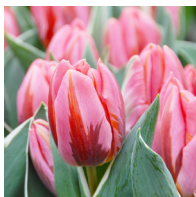

PARTS of the TULIP FLOWER

PARTS of the TULIP BULB

TULIPA DIVISIONS

Tulips are classified in divisions depending on their shape and coloring. You can find most of the divisions in the gardens at Tower Hill. Use the images and descriptions below to identify tulips in Tower Hill's gardens.

DIVISION 1 - 7

DIVISION 1 – Single Early
Tulipa 'Pretty Princess,' Found in the Secret Garden
Single flowers. Early season.
Approx. height: 12" - 18".

DIVISION 2 – Double Early
No examples at TH
Full, double flowers. Early season.
Approx. height: 12" - 20".