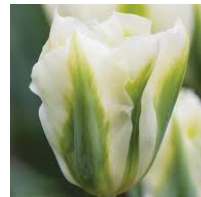

DIVISION 5 – Single Late
Tulipa 'El Nino,' Found in the Education Center
Darwin and Cottage Tulips bred together. Wide variety of colors. Late season.
Approx. height: 24" - 30".

DIVISION 6 – Lily-Flowered
No examples at TH
Flowers with pointed, reflexed petals. Mid to late season.
Approx. height: 26".

DIVISION 7 – Fringed
Tulipa 'Labrador,' Found in the Entry Garden
Flower petals are edged with fringes. Mid to late season.
Approx. height: 12" - 24".

DIVISION 8 - 14

DIVISION 8 – Viridiflora
Tulipa 'Spring Green,' Found in the Lawn Garden
Petals display green streaks. Late season.
Approx. height: 12" - 24".