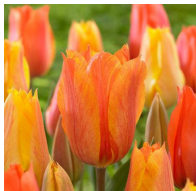

DIVISION 1 - 7

DIVISION 1 – Single Early
Tulipa 'Pretty Princess,' Found in the Secret Garden
Single flowers. Early season.
Approx. height: 12" - 18".

DIVISION 2 – Double Early
No examples at TH
Full, double flowers. Early season.
Approx. height: 12" - 20".

DIVISION 3 – Triumph
Tulipa 'Gavota,' Found in the Entry Garden
Cross between Single Early and Late-flowering. Comes in a wide range of colors. Mid season.
Approx. height: 20" - 24".

DIVISION 4 – Darwin Hybrid
Tulipa 'Parade,' Found in the Garden Within Reach
Darwin tulips crossed with *Tulipa fosteriana*. Large flowers on some of the tallest stems. Mid season.
Approx. height: 20" - 30".