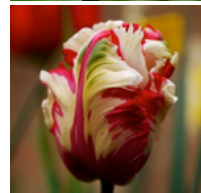

DIVISION 7 – Fringed
Tulipa 'Labrador,' Found in the Entry Garden
Flower petals are edged with fringes. Mid to late season.
Approx. height: 12" - 24".

DIVISION 8 - 14

DIVISION 8 – Viridiflora
Tulipa 'Spring Green,' Found in the Lawn Garden
Petals display green streaks. Late season.
Approx. height: 12" - 24".

DIVISION 9 – Rembrandt
Tulipa 'Rembrandt's Favorite,' Found in the Winter Garden
"Broken" Tulips, striped or marked brown, bronze, black, red, pink, or purple on red, white, or yellow background.
Approx. height: 10" - 24".